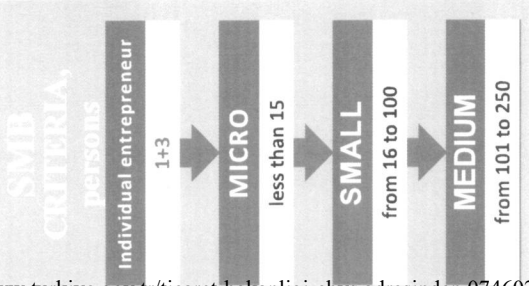

1 078,1 BYN

Nominal gross average monthly earnings

SMALL AND MEDIUM SIZED BUSINESS (SMB) IN BELARUS 2019

110 777

of legal entities:
87,4 % micro
10,6 % small
2,0 % medium

257 000

Individual entrepreneurs

74,3 %
SMB are accumulated in the services sector

25,7 % – in the production sector

Regional distribution SMB

Individual entrepreneurs	micro-, small-, medium entities
30,5 %	39,4 %
16,2 %	18,9 %
13,4 %	Brest region 9,4 %
11,2 %	Gomel region 9,0 %
8,9 %	Vitebsk region 8,0 %
9,6 %	Mogilev region 7,7 %
10,2 %	Gradno region 7,6 %